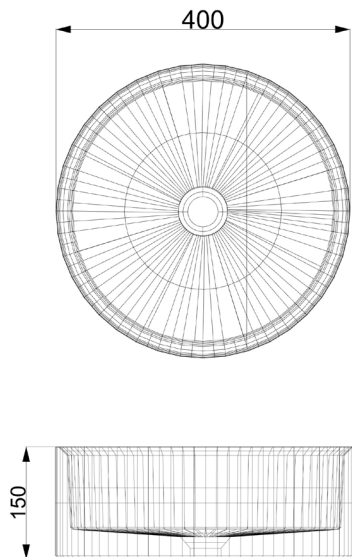

Technical Drawing

Product Care

- Our finishes can be delicate and require both drying after use as well as careful & regular cleaning routines.
- Normal cleaning should only be done with mild liquid soap in warm water, applied with a soft cloth
- Mineral build-up can be removed with warm water, applied with a microfibre cloth and then rinsed.
- Periodic application of wax or polish will help reduce mineral based standing water marks.
- Cleaning products containing bleach or solvents should NOT be used as this can permanently discolour the concrete and damage the sealant.
- Abrasive cleaning materials should NOT be used.
- Periodically apply polish/wax as specified in the care instructions to maintain appearance.
- Alternatively the surface can be re-oiled in place of periodic wax / polish applications using our Eco-Sealant based on plants and vegetable oils. Contact us to discuss your requirements.