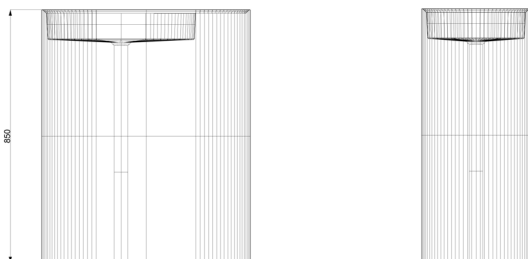

Technical Drawing

Product Care

- Our finishes can be delicate and require both drying after use as well as careful & regular cleaning routines.
- Normal cleaning should only be done with mild liquid soap in warm water, applied with a soft cloth
- Mineral build-up can be removed with warm water, applied with a microfibre cloth and then rinsed.
- Periodic application of wax or polish will help reduce mineral based standing water marks.
- Cleaning products containing bleach or solvents should NOT be used as this can permanently discolour the concrete and damage the sealant.
- Abrasive cleaning materials should NOT be used.
- Periodically apply polish/wax as specified in the care instructions to maintain appearance.
- Alternatively the surface can be re-oiled in place of periodic wax / polish applications using our Eco-Sealant based on plants and vegetable oils. Contact us to discuss your requirements.