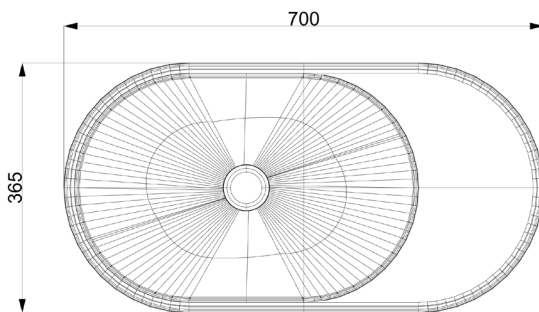

Technical Drawing

Product Care

- Our finishes can be delicate and require both drying after use as well as careful & regular cleaning routines.
- Normal cleaning should only be done with mild liquid soap in warm water, applied with a soft cloth
- Mineral build-up can be removed with warm water, applied with a microfibre cloth and then rinsed.
- Periodic application of wax or polish will help reduce mineral based standing water marks.
- Cleaning products containing bleach or solvents should NOT be used as this can permanently discolour the concrete and damage the sealant.
- Abrasive cleaning materials should NOT be used.
- Periodically apply polish/wax as specified in the care instructions to maintain appearance.
- Alternatively the surface can be re-oiled in place of periodic wax / polish applications using our Eco-Sealant based on plants and vegetable oils. Contact us to discuss your requirements.